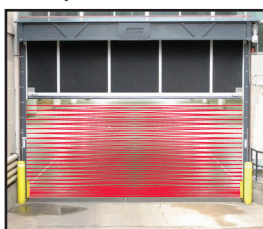

Safety

Ry-Beam™ Safety Light Curtain

- Standard Ry-Beam safety light curtain.
- Standard Ry-Wi electric reversing edge.
- Standard Pathwatch™ threshold warning lights.