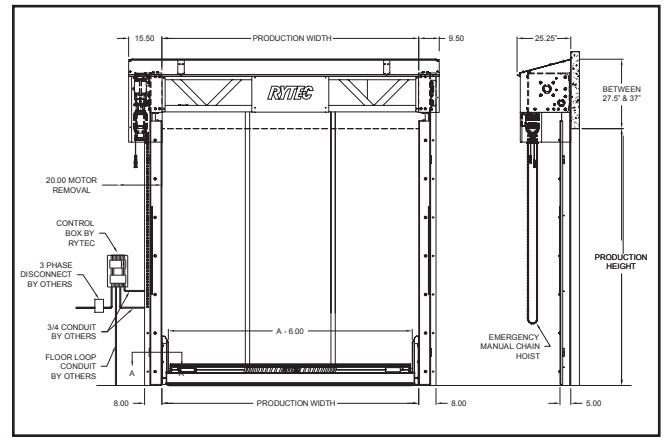

### Safety

Ry-Beam™ Safety Light Curtain

- Standard Ry-Beam safety light curtain.
- Standard Ry-Wi electric reversing edge.
- Standard Pathwatch™ threshold warning lights.