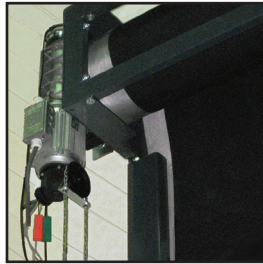

High Efficiency Direct-Drive Motor